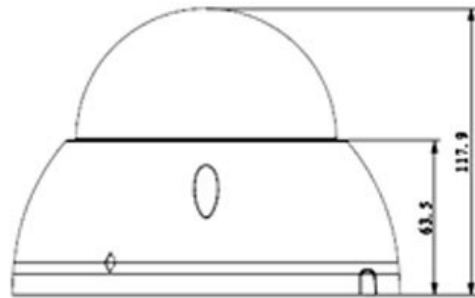

CP- UNC-VH4K12ZL5-VM

4K Full HD IR Vandal Dome Camera - 50Mtr.

Main Features

- 1/1.7" 12Megapixel progressive scan CMOS
- Max 15fps@12 MP, 25/30fps@4K
- H.264 and MJPEG dual-stream encoding
- DWDR, Day/Night(ICR), 3DNR, AWB, AGC, BLC
- 4.1mm ~16.4mm motorized lens
- IR Range of 50 Mtrs, IP67, IK10, PoE
- Mobile Software: iCMOB, gCMOB
- CMS Software: KVMS Pro, vOptimus Pro

*Product casing and specifications are subject to change without prior notice

CP- UNC-VH4K12ZL5-VM

4K Full HD IR Vandal Dome Camera - 50Mtr.

Feature

Image Sensor
Minimum Illumination
Shutter Speed
White Balance
Lens
Gain Control (AGC)
Back Light Compensation
Video Compression
S/N Ratio
Video Streaming
Video Output
Resolution
Privacy Mask
ICR
Audio Input
Audio Output
Audio Compression
Alarm IN
Alarm Out
Protocol
Smart Detection
Ethernet
User Account
IR
Smart Phone
Micro SD

*Product casing and specifications are subject to change without prior notice

CP- UNC-VH4K12ZL5-VM

4K Full HD IR Vandal Dome Camera - 50Mtr.

Feature

Operating Temperature
Power Source
Power Consumption
Weatherproof Standard
Dimension
Weight

Specification

-30°C~+60°C, Less than 95% RH
DC12V/AC24V, PoE (802.3at)
<24W (with IR on, motorized lens working)
IP67 & IK10
Φ159mm × 117.9mm
1.1kg